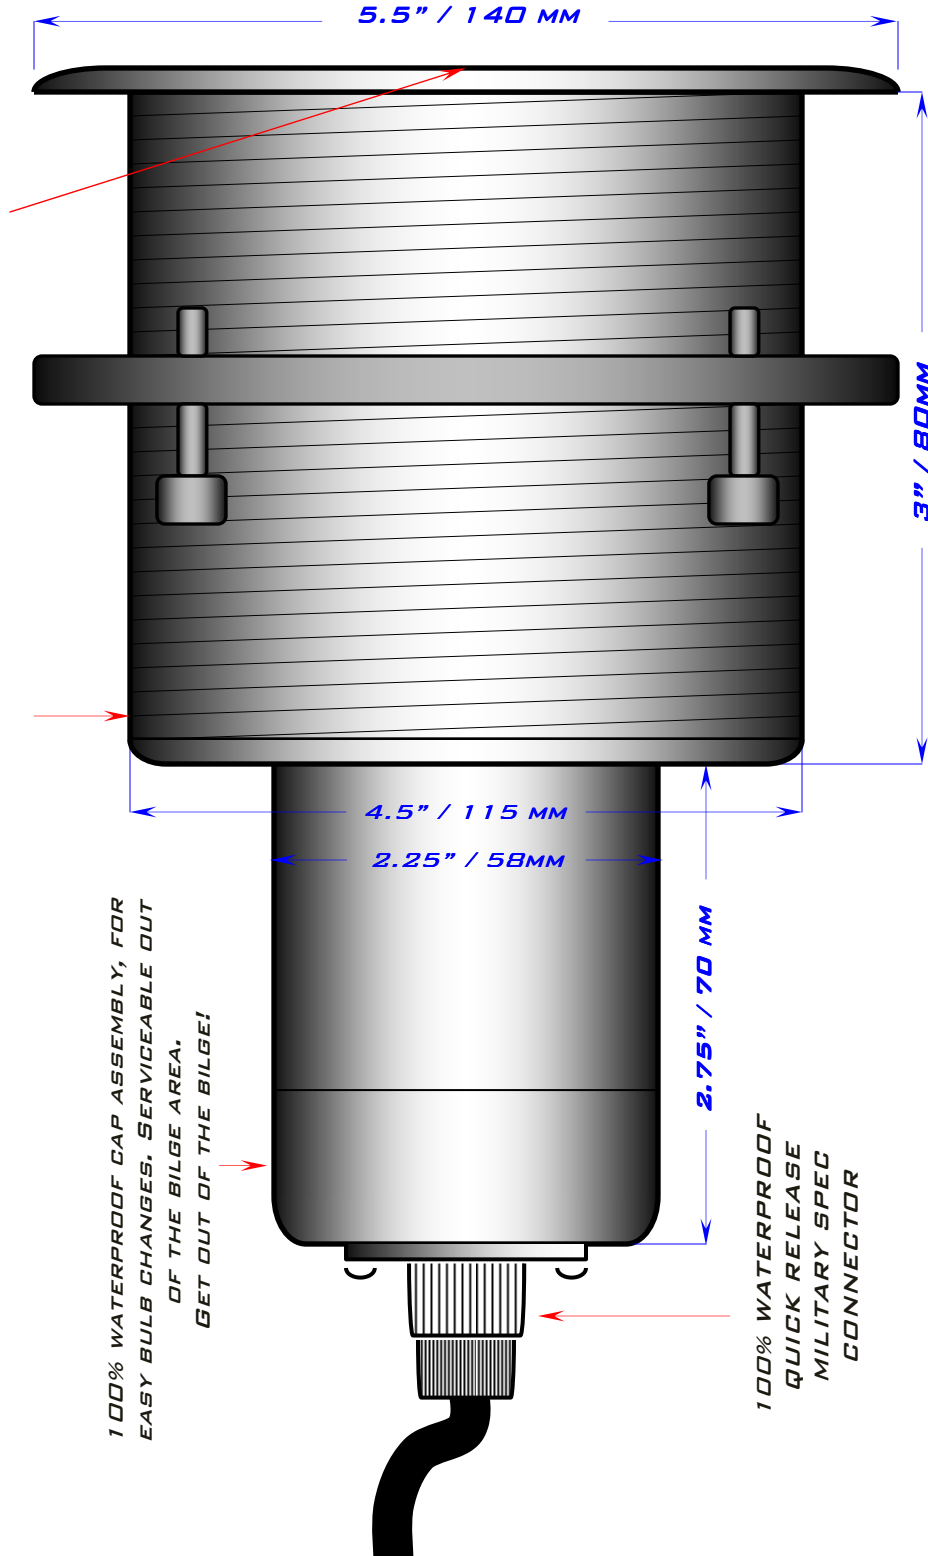

NEW FROM:

1635 MIAMI RD SUITE # 8
FORT LAUDERDALE, FL 33316
PH 954 764-3585 FAX 954 764-3503
WWW.XULIGHT.COM

THE MARINE LIGHTING INNOVATORS NOT IMITATORS!!!

MODEL - Xtreme Beam-X3

Featuring: Ground breaking 14000 Kelvin / 150 WATT HID lamp technology.
Burns brighter and has longer life hours than regular HID [6000] hours
Power options include: 110V @ 1.2Amps or 220V @ 0.6Amps -50/60 Hz
Available in: 316L Stainless Steel or 5086 Marine Grade Aluminum
[Titanium upon request]

NEWLY DESIGNED SHELL, MACHINED OUT OF A SOLID PIECE FROM FRONT TO BACK. WE NEVER CUT CORNERS ON QUALITY. BEWARE OF COMPANY'S THAT USE CHEAP JOINS AND CHARGE YOU AS IF THERE WEREN'T ANY. THE NEW **XTREME BEAM X3** IS DESIGNED FOR QUICK AND EASY INSTALLATION. NOW THERE IS NO NEED TO DISMANTLE THE UNIT WHEN INSTALLING, SAVING YOU TIME, MONEY AND PREVENTING DIRT OR FILING INTRUSION.
WE ARE THE UNDERWATER LIGHTING INNOVATORS!!

THE ONLY
UNDERWATER LIGHT
WITH NEW PATENT
PENDING FLUSH
MOUNT LENS DESIGN.
EASY MAINTENANCE!!

100% WATERPROOF CAP ASSEMBLY, FOR EASY BULB CHANGES. SERVICEABLE OUT OF THE BILGE AREA. GET OUT OF THE BILGE!

100% WATERPROOF QUICK RELEASE MILITARY SPEC CONNECTOR